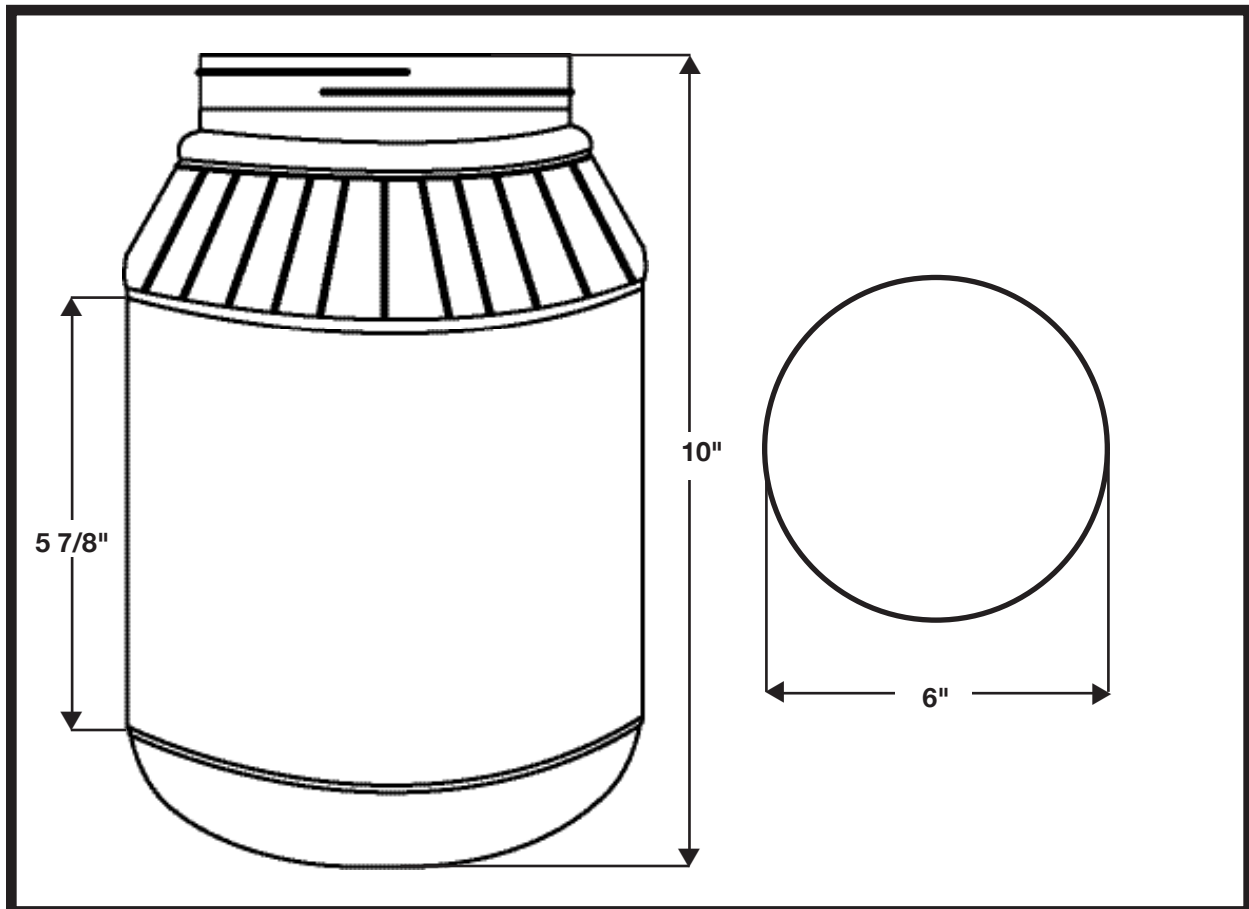

Wide Mouth Gallon

MATERIAL: HDPE

NECK FINISH: 110-400

WEIGHT: 120 GRAMS

BOTTLE HEIGHT: 10"

PANEL HEIGHT: 5 7/8"

DIAMETER: 6 1/4"

CAPACITY: 128 OUNCES

SILKSCREEN DIMENSIONS:

5 " Height X 17 3/4" Width

CASE PACK, BULK: 30 EA.

UNIT PACK: Bulk - 270 Ea.
4/1 - 192 Ea.