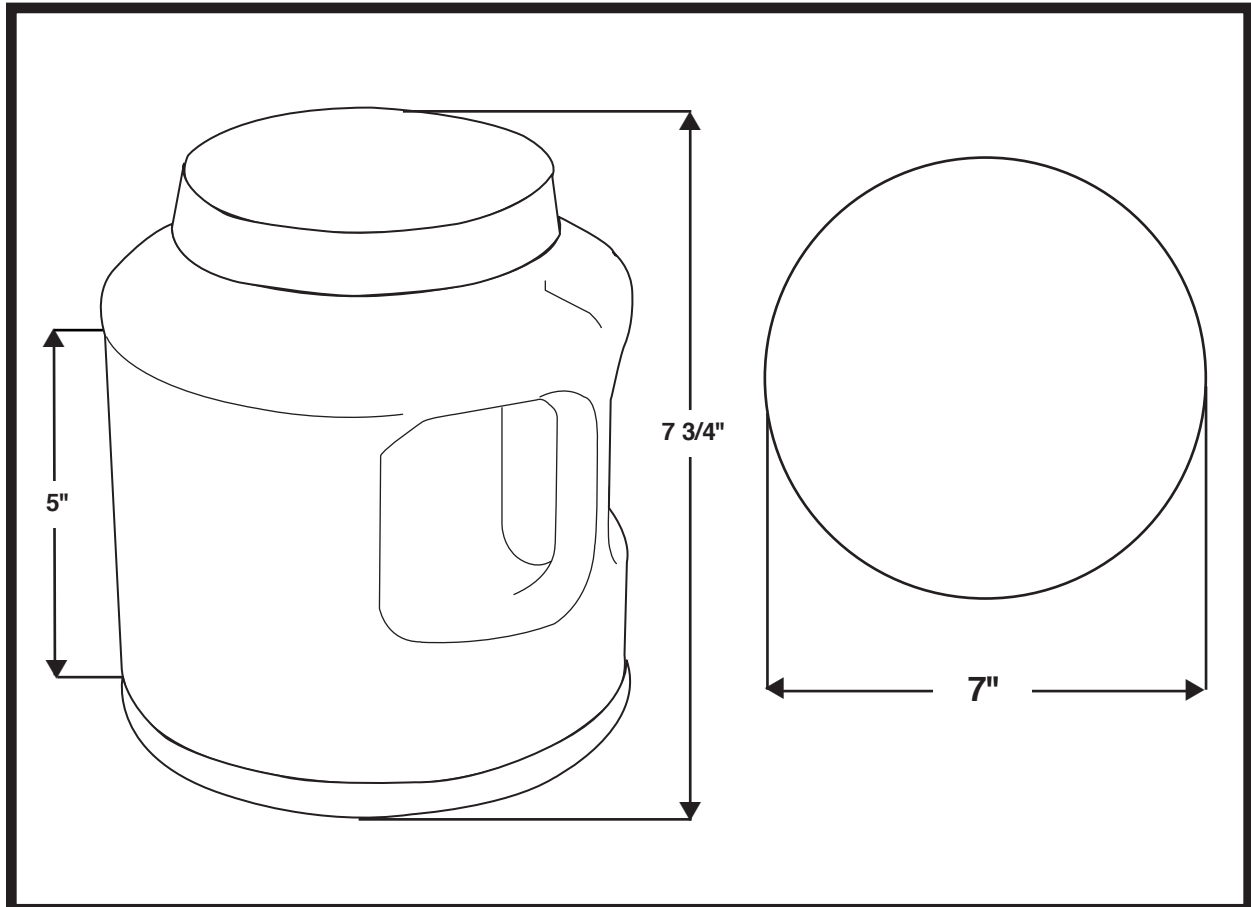

85 OZ 110-400 CRC

MATERIAL: HDPE

NECK FINISH: 110-400 CRC

WEIGHT: 140 GRAMS

BOTTLE HEIGHT: 7 3/4"

PANEL HEIGHT: 5"

DIAMETER: 7"

CAPACITY: 85 OZ.

SILKSCREEN DIMENSIONS:

4 1/2 " Height X 13" Width

CASE PACK: 54 EA.

UNIT PACK: 324 EA.