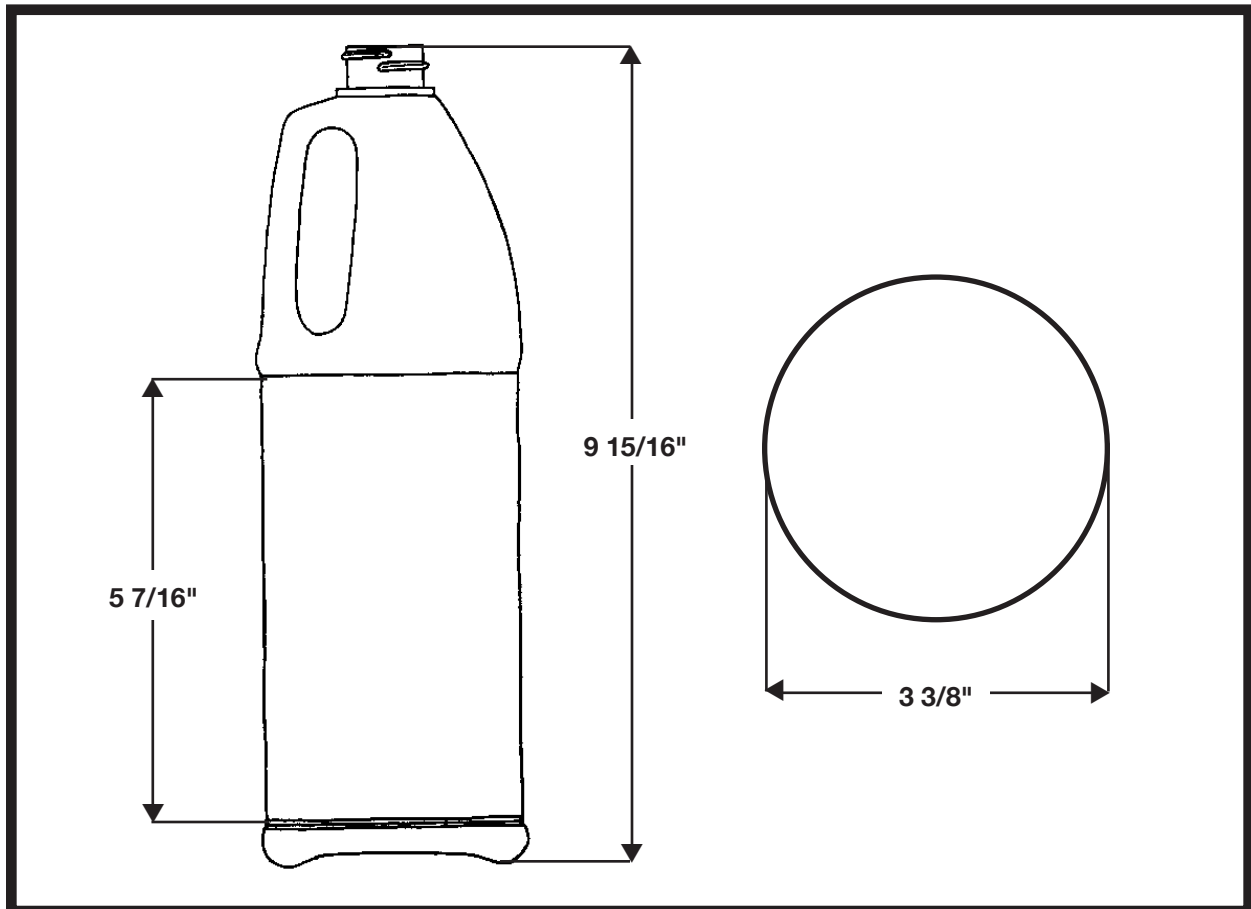

32 Ounce Handle Quart

MATERIAL: HDPE

NECK FINISH: 28-400

WEIGHT: 60 GRAMS

HEIGHT: $9 \frac{15}{16}$ "

DIAMETER: $3 \frac{3}{8}$ "

CAPACITY: 32 OUNCES

SILKSCREEN DIMENSIONS:

$4 \frac{3}{4}$ " Height X $9 \frac{1}{2}$ " Width

CASE PACK, BULK: 135 EA.

UNIT PACK: 1215 EA. BULK
576 EA @ 12/1