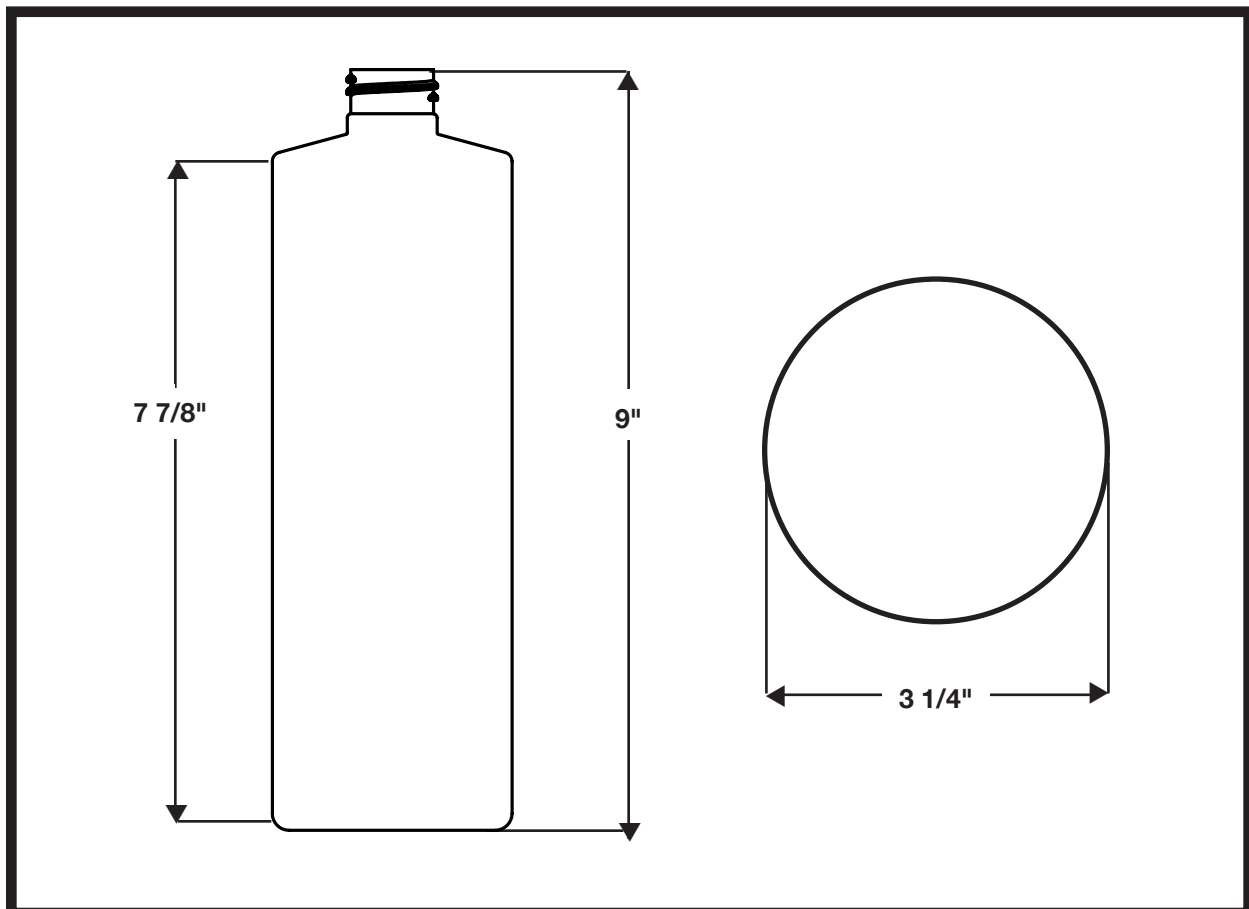

32 Ounce Cylinder 28-410 Neck

MATERIAL: HDPE

NECK FINISH: 28-410, 38-400, 33-400

WEIGHT: 60 GRAMS

BOTTLE HEIGHT: 9"

BOTTLE PANEL: 7 7/8"

DIAMETER: 3 1/4"

CAPACITY: 32 OUNCES

SILKSCREEN DIMENSIONS:

7" Height X 9 1/2" Width

CASE PACK: 150 EA.

UNIT PACK: 1350 EA. BULK
576 EA. 12/1