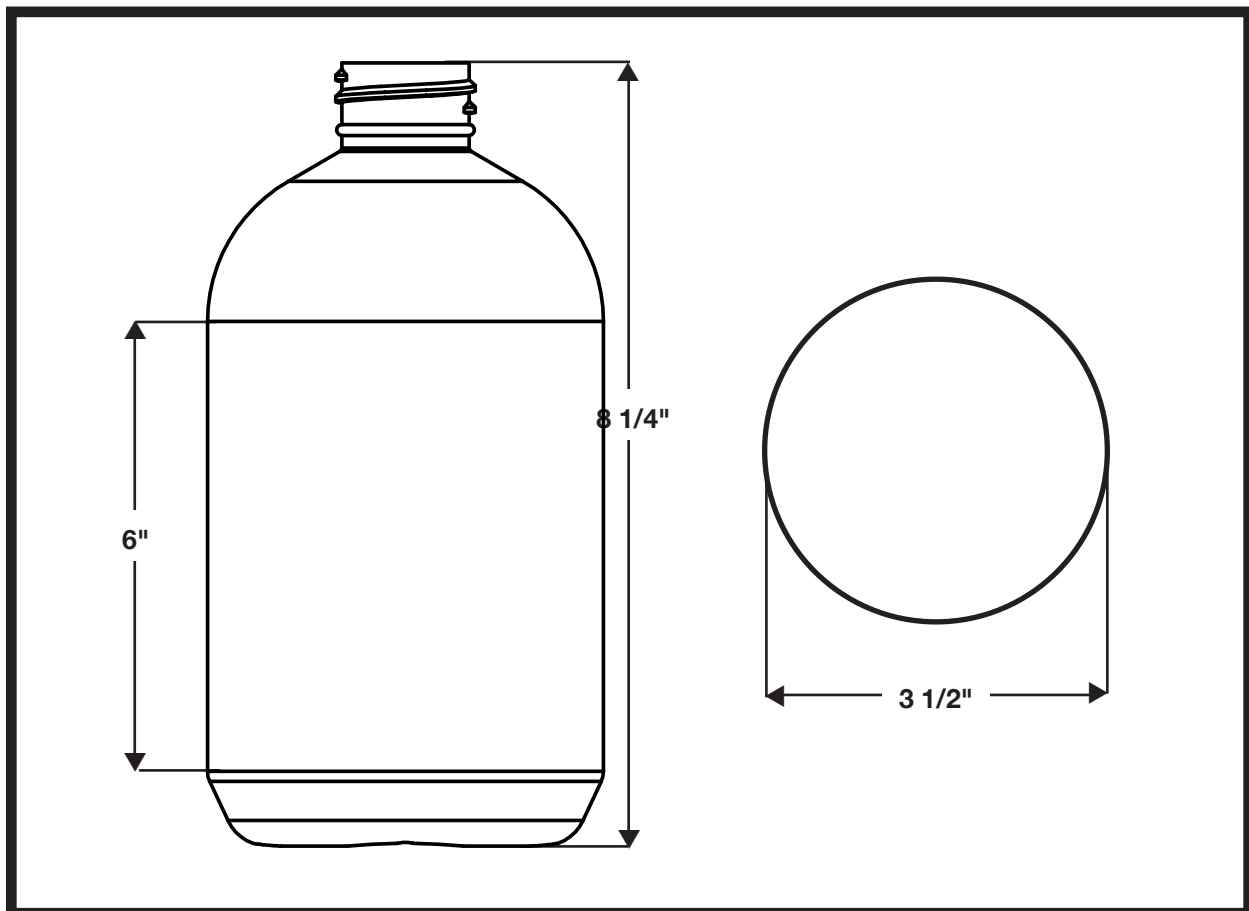

## 1 Liter Boston Round 38-400 Neck

**MATERIAL:** HDPE

**NECK FINISH:** 38-400

**WEIGHT:** 60 GRAMS

**BOTTLE HEIGHT:** 8 1/4"

**PANEL HEIGHT:** 6"

**DIAMETER:** 3 1/2"

**CAPACITY:** 1 LITER

**SILKSCREEN DIMENSIONS:**

10 1/2" Width x 5 1/2" Height

**CASE PACK:** 120 Ea.

**UNIT PACK:** 1080 EA.